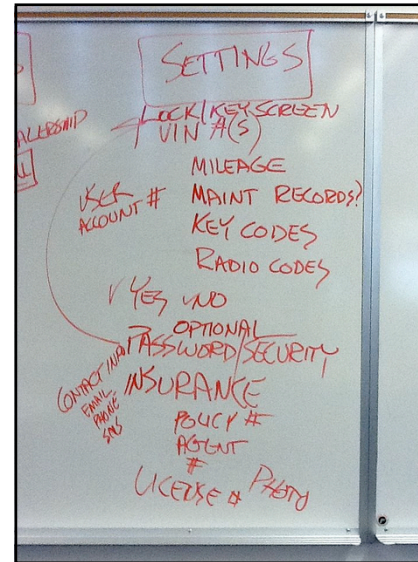

MTRI Teams

Team 1: Hunter, Margarete, Artem, Adele, and Jacob

Team 2: Kerri, Michael S., Brian, Kathi

Team 3: Kathleen, Natalya, Kilen, Melissa

Team 4: Michael L., Aaron H., Chad, Anaya, Madi

24 Hour Emergency

Service

Settings

Contact Us